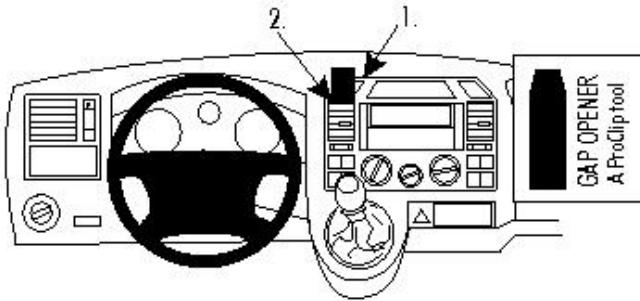

Product 853992

853992 ProClip

Center mount

The ProClip is a mounting bracket for the vehicle's dashboard. Onto the ProClip you can install e.g. a holder for your mobile phone or PDA or a handsfree set etc. Safe and convenient -always within easy reach. The ProClip is car specific and easy to install. The installation is quick, no special tools or dismantle of the dashboard is required and it will not damage the interior of the vehicle. Made in black ABS plastic. Comes with detailed instructions.

EAN: 7320288539928

Item no 853992 fits:

Volkswagen Caravelle 04-09 (For Europe)

Volkswagen Shuttle 03-10 (For Europe)

Volkswagen T5 Transporter/Pickup 03-09 (For Europe)

INSTALLATION INSTRUCTIONS

1.

2.

3.

4.

Please read all of the instructions and look at the pictures before attaching the ProClip.

1. Press the thin end of the enclosed gap opener into the gap between the frame surrounding the coin shelf and the dashboard, to widen the gap. Peel off the adhesive tape covers on the ProClip.
 2. Hook the angled edge on the upper part of the ProClip into the gap next to the gap opener. Pull out the gap opener.
 3. Hook the angled edge on the lower part of the ProClip under the upper edge of the air vent housing.
 4. The ProClip is in place.
-